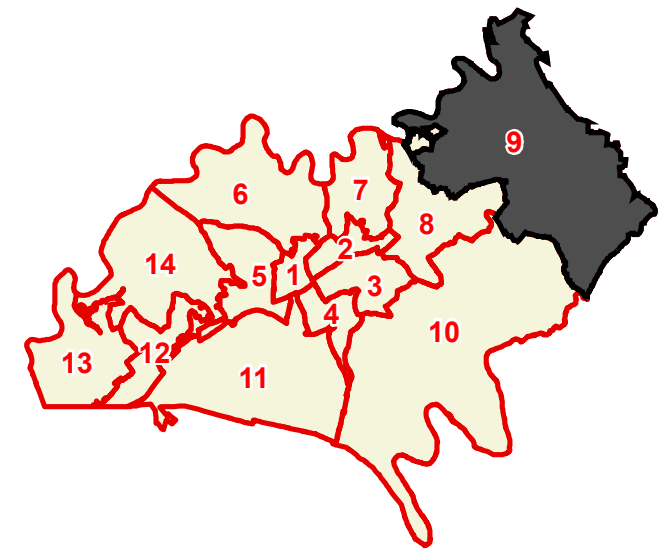

Hamblen County

County Commission District 9

# OF COMMISSIONERS	1
TOTAL POPULATION	4,736
DEVIATION	129
% DEVIATION	2.8%
WHITE POPULATION	4,410
% WHITE	93.1%
BLACK POPULATION	64
% BLACK	1.4%
OTHER POPULATION	262
% OTHER	5.5%
HISPANIC POPULATION	128
% HISPANIC	2.7%

-  County Commission District
-  Interstates
-  U.S. Highway
-  State Highway
-  Local Roads
-  Railroads
-  Powerline (Incomplete)
-  Stream
-  Lakes / Rivers
-  City, Town

Created On: 12/21/2021