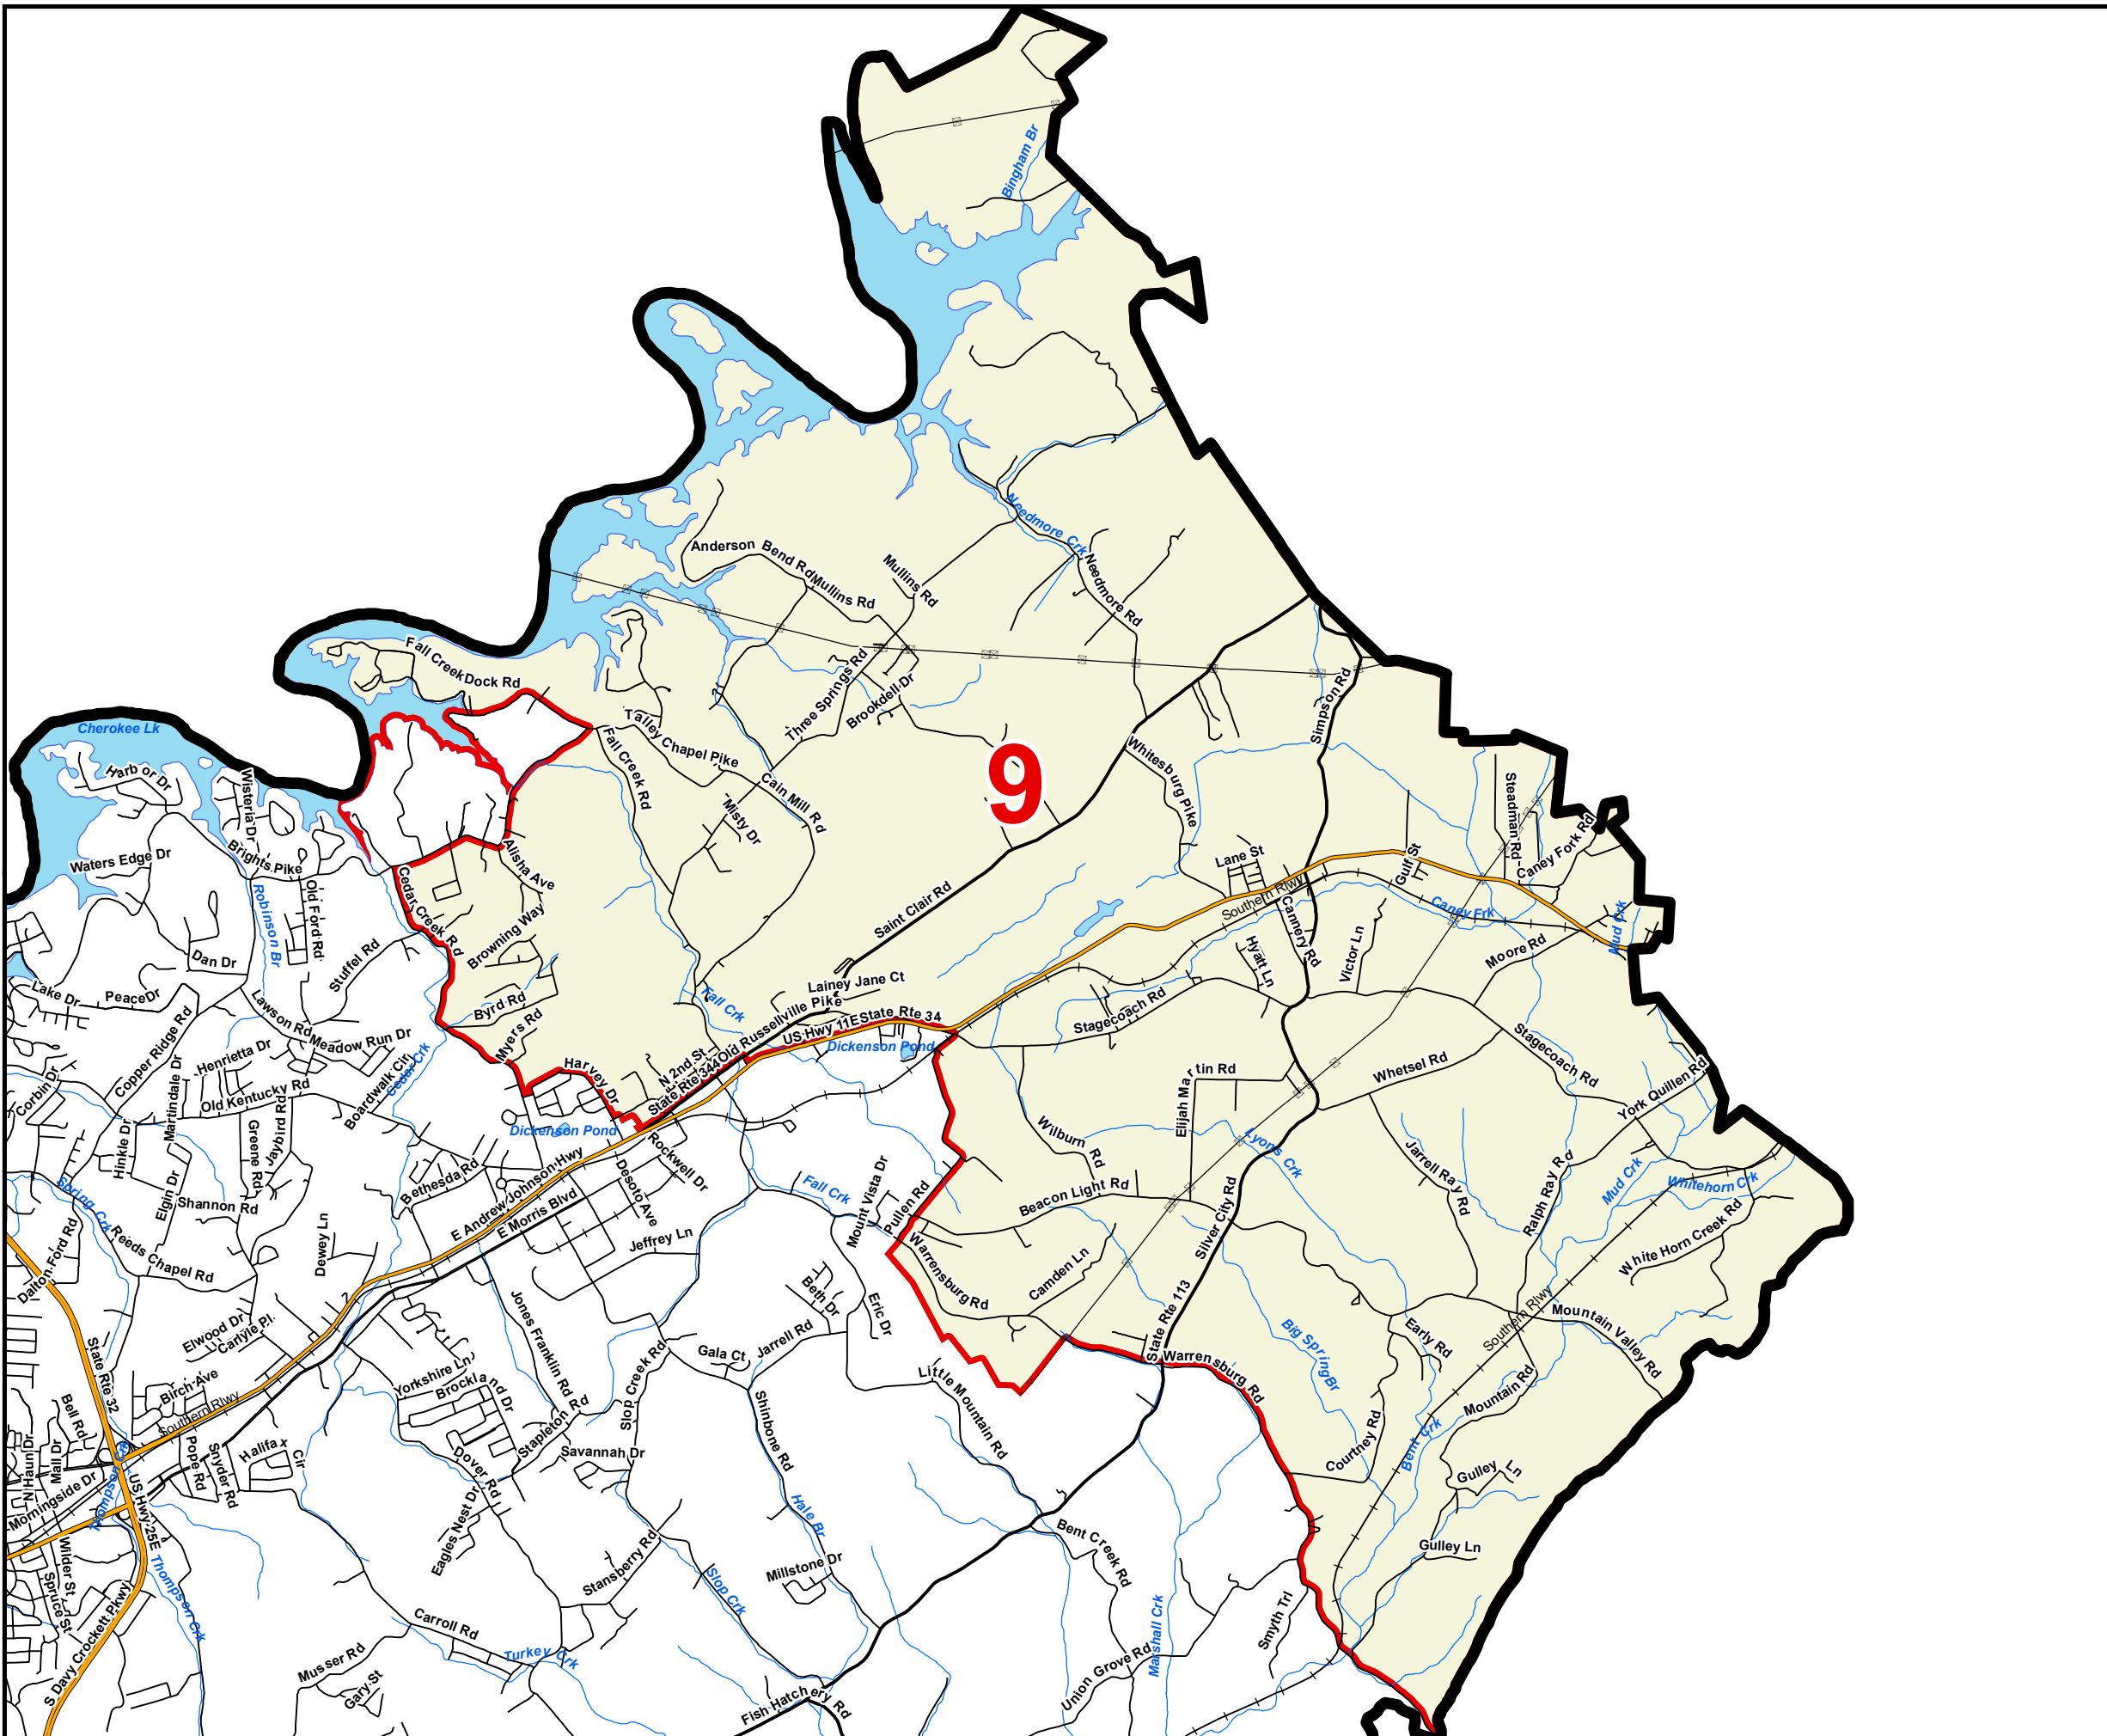

Hamblen County

County Commission District 9

# OF COMMISSIONERS	1
TOTAL POPULATION	4,736
DEVIATION	129
% DEVIATION	2.8%
WHITE POPULATION	4,410
% WHITE	93.1%
BLACK POPULATION	64
% BLACK	1.4%
OTHER POPULATION	262
% OTHER	5.5%
HISPANIC POPULATION	128
% HISPANIC	2.7%

-  County Commission District
-  Interstates
-  U.S. Highway
-  State Highway
-  Local Roads
-  Railroads
-  Powerline (Incomplete)
-  Stream
-  Lakes / Rivers
-  City, Town

Created On: 12/21/2021