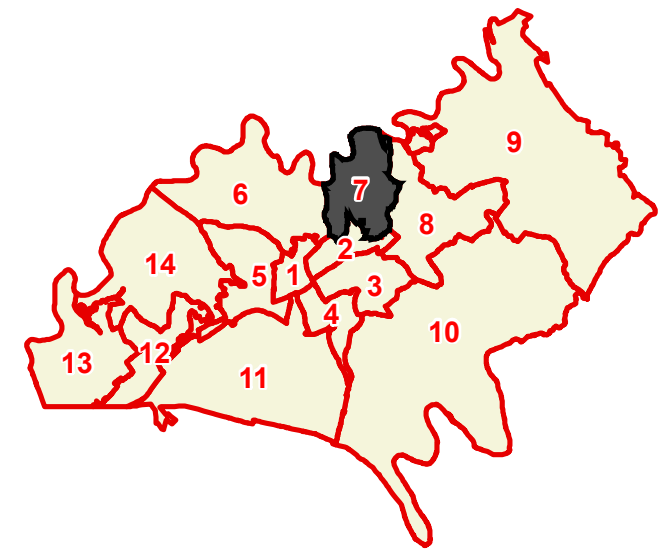

Hamblen County

County Commission District 7

# OF COMMISSIONERS	1
TOTAL POPULATION	4,771
DEVIATION	164
% DEVIATION	3.6%
WHITE POPULATION	3,997
% WHITE	83.8%
BLACK POPULATION	69
% BLACK	1.4%
OTHER POPULATION	705
% OTHER	14.8%
HISPANIC POPULATION	643
% HISPANIC	13.5%

-  County Commission District
-  Interstates
-  U.S. Highway
-  State Highway
-  Local Roads
-  Railroads
-  Powerline (Incomplete)
-  Stream
-  Lakes / Rivers
-  City, Town

Created On: 12/21/2021