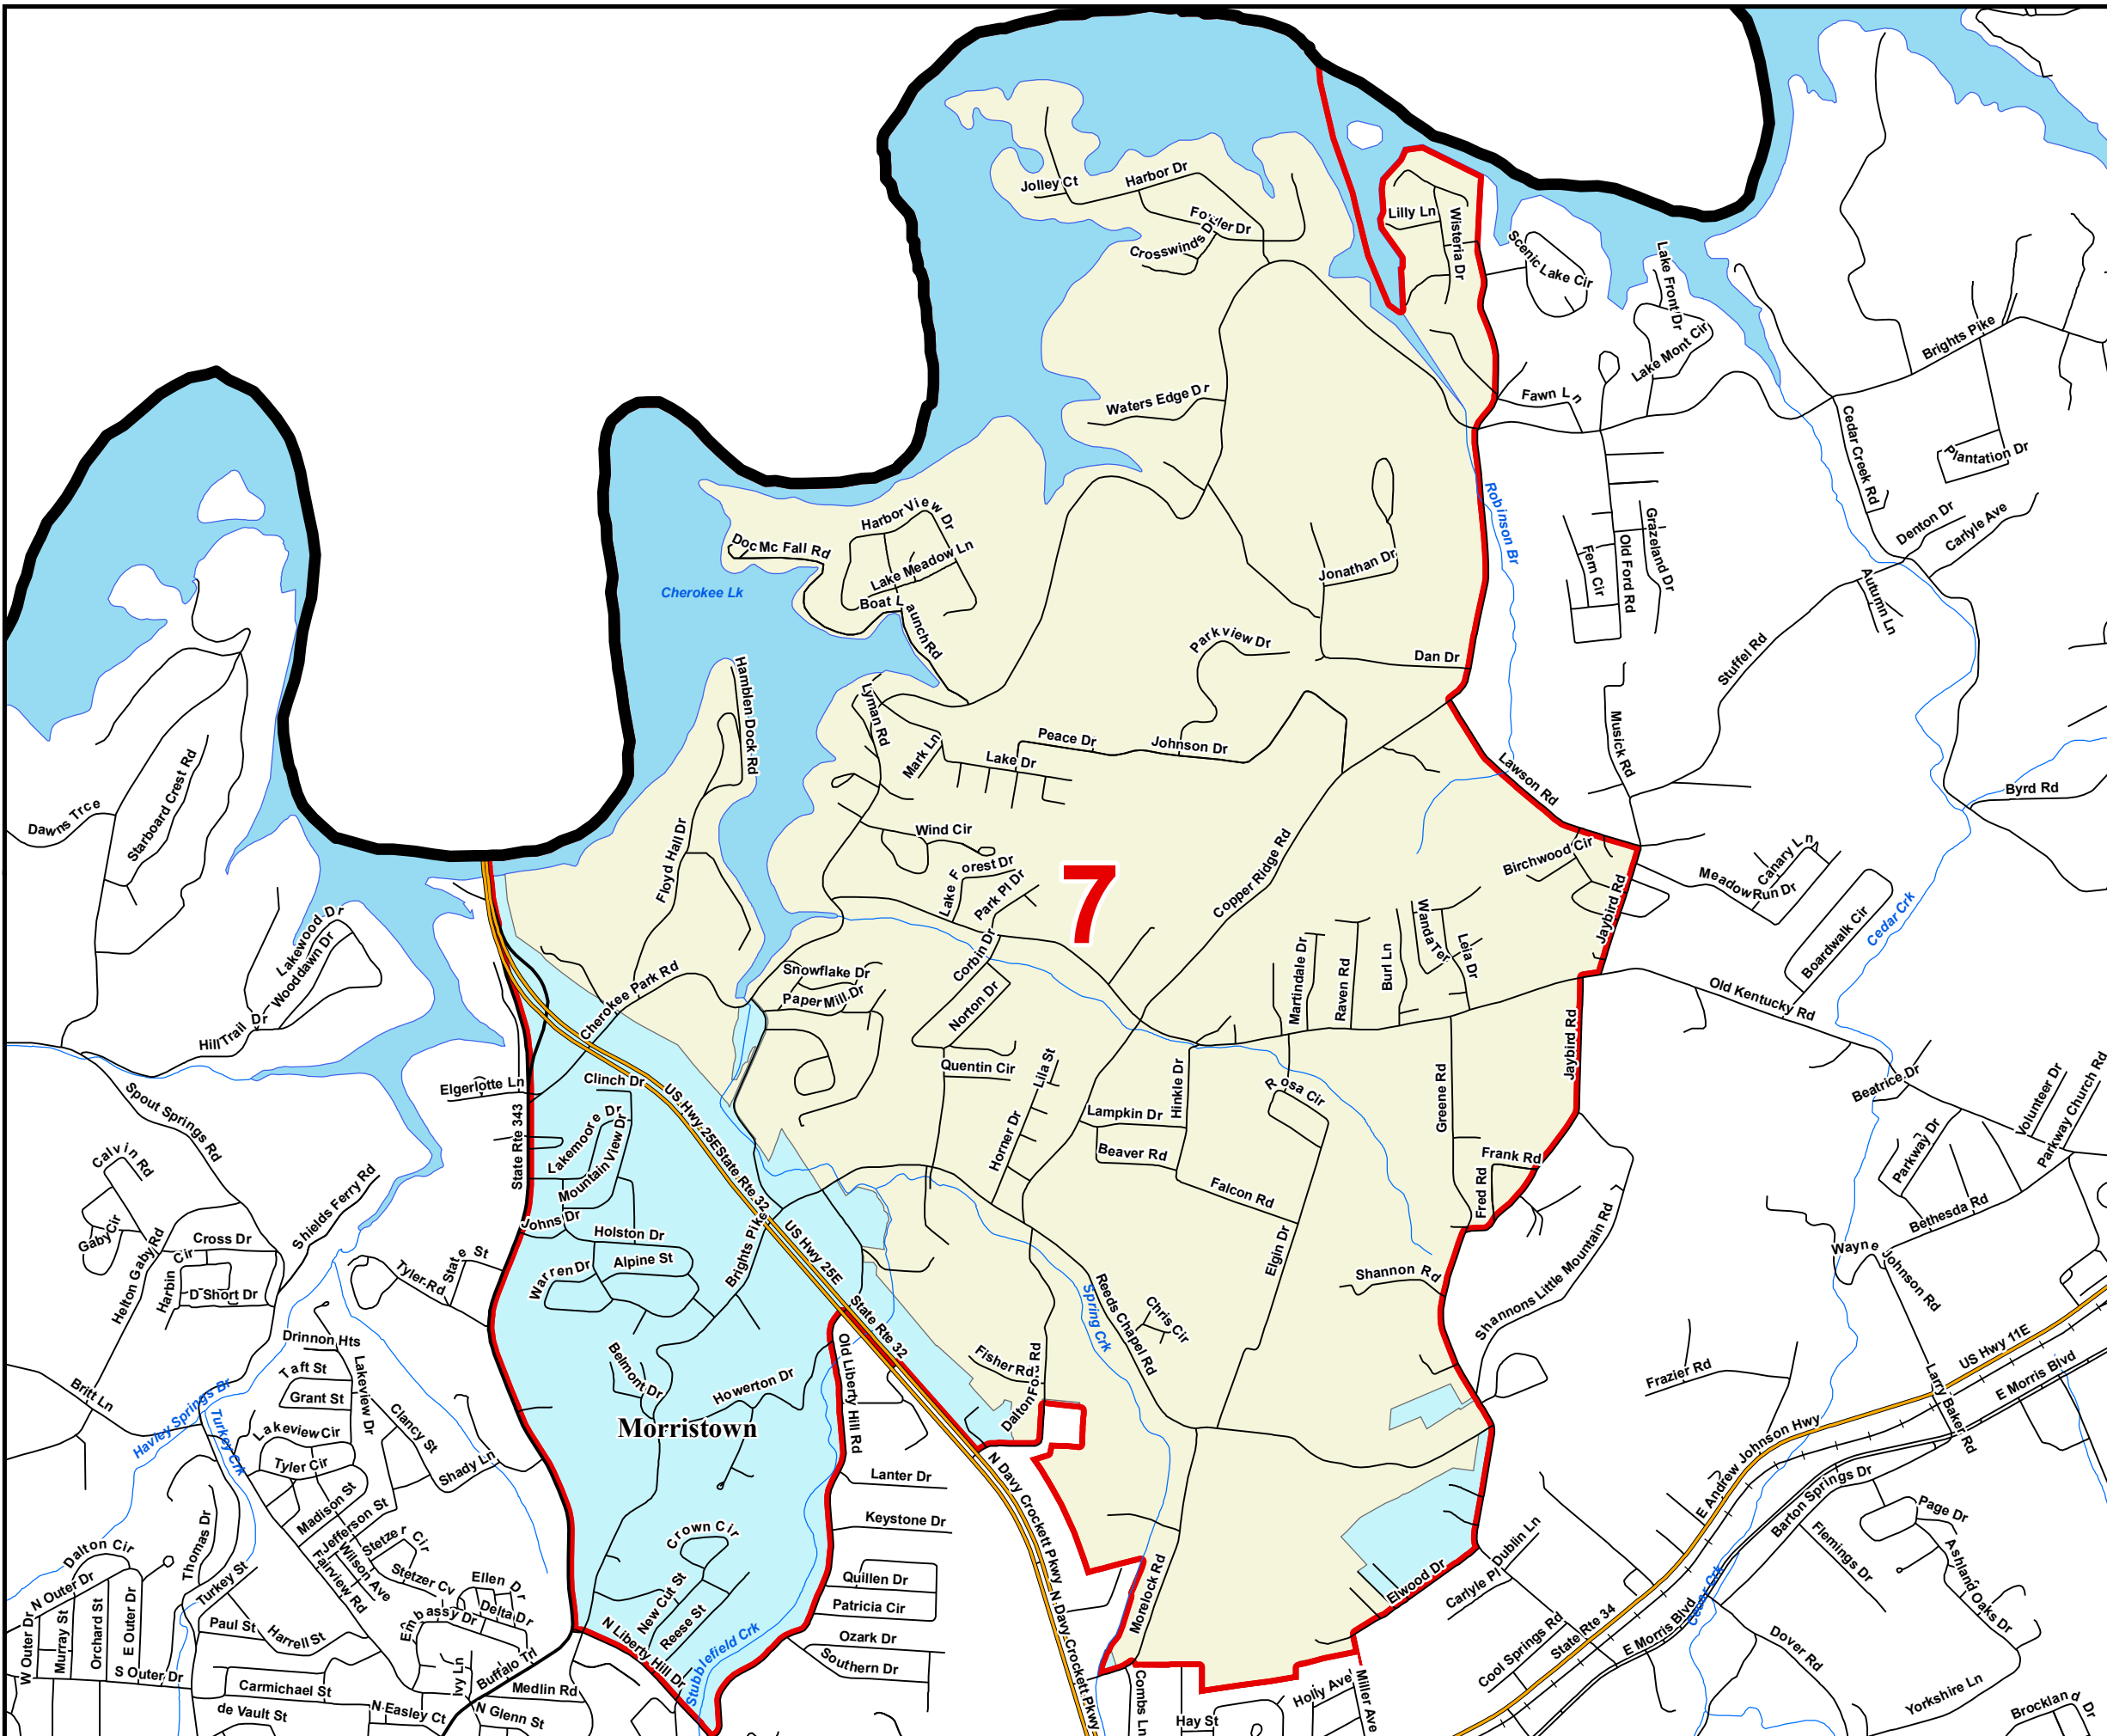

Hamblen County

County Commission District 7

# OF COMMISSIONERS	1
TOTAL POPULATION	4,771
DEVIATION	164
% DEVIATION	3.6%
WHITE POPULATION	3,997
% WHITE	83.8%
BLACK POPULATION	69
% BLACK	1.4%
OTHER POPULATION	705
% OTHER	14.8%
HISPANIC POPULATION	643
% HISPANIC	13.5%

-  County Commission District
-  Interstates
-  U.S. Highway
-  State Highway
-  Local Roads
-  Railroads
-  Powerline (Incomplete)
-  Stream
-  Lakes / Rivers
-  City, Town

Created On: 12/21/2021