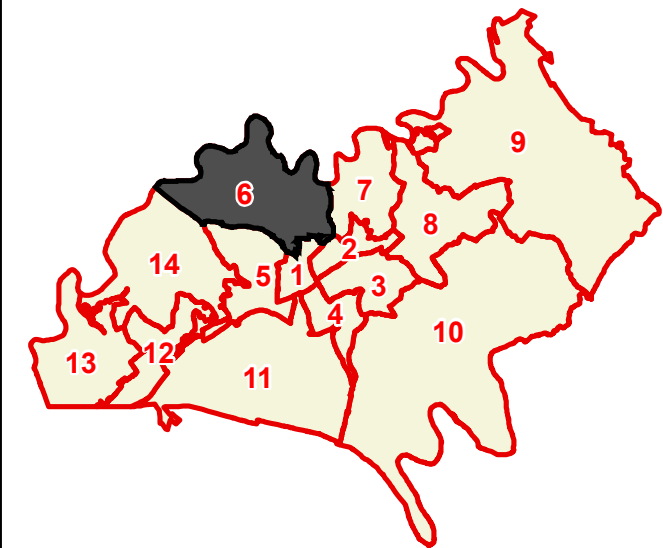

Hamblen County

County Commission District 6

# OF COMMISSIONERS	1
TOTAL POPULATION	4,629
DEVIATION	22
% DEVIATION	0.5%
WHITE POPULATION	3,264
% WHITE	70.5%
BLACK POPULATION	203
% BLACK	4.4%
OTHER POPULATION	1,162
% OTHER	25.1%
HISPANIC POPULATION	1,288
% HISPANIC	27.8%

-  County Commission District
-  Interstates
-  U.S. Highway
-  State Highway
-  Local Roads
-  Railroads
-  Powerline (Incomplete)
-  Stream
-  Lakes / Rivers
-  City, Town

Created On: 12/21/2021