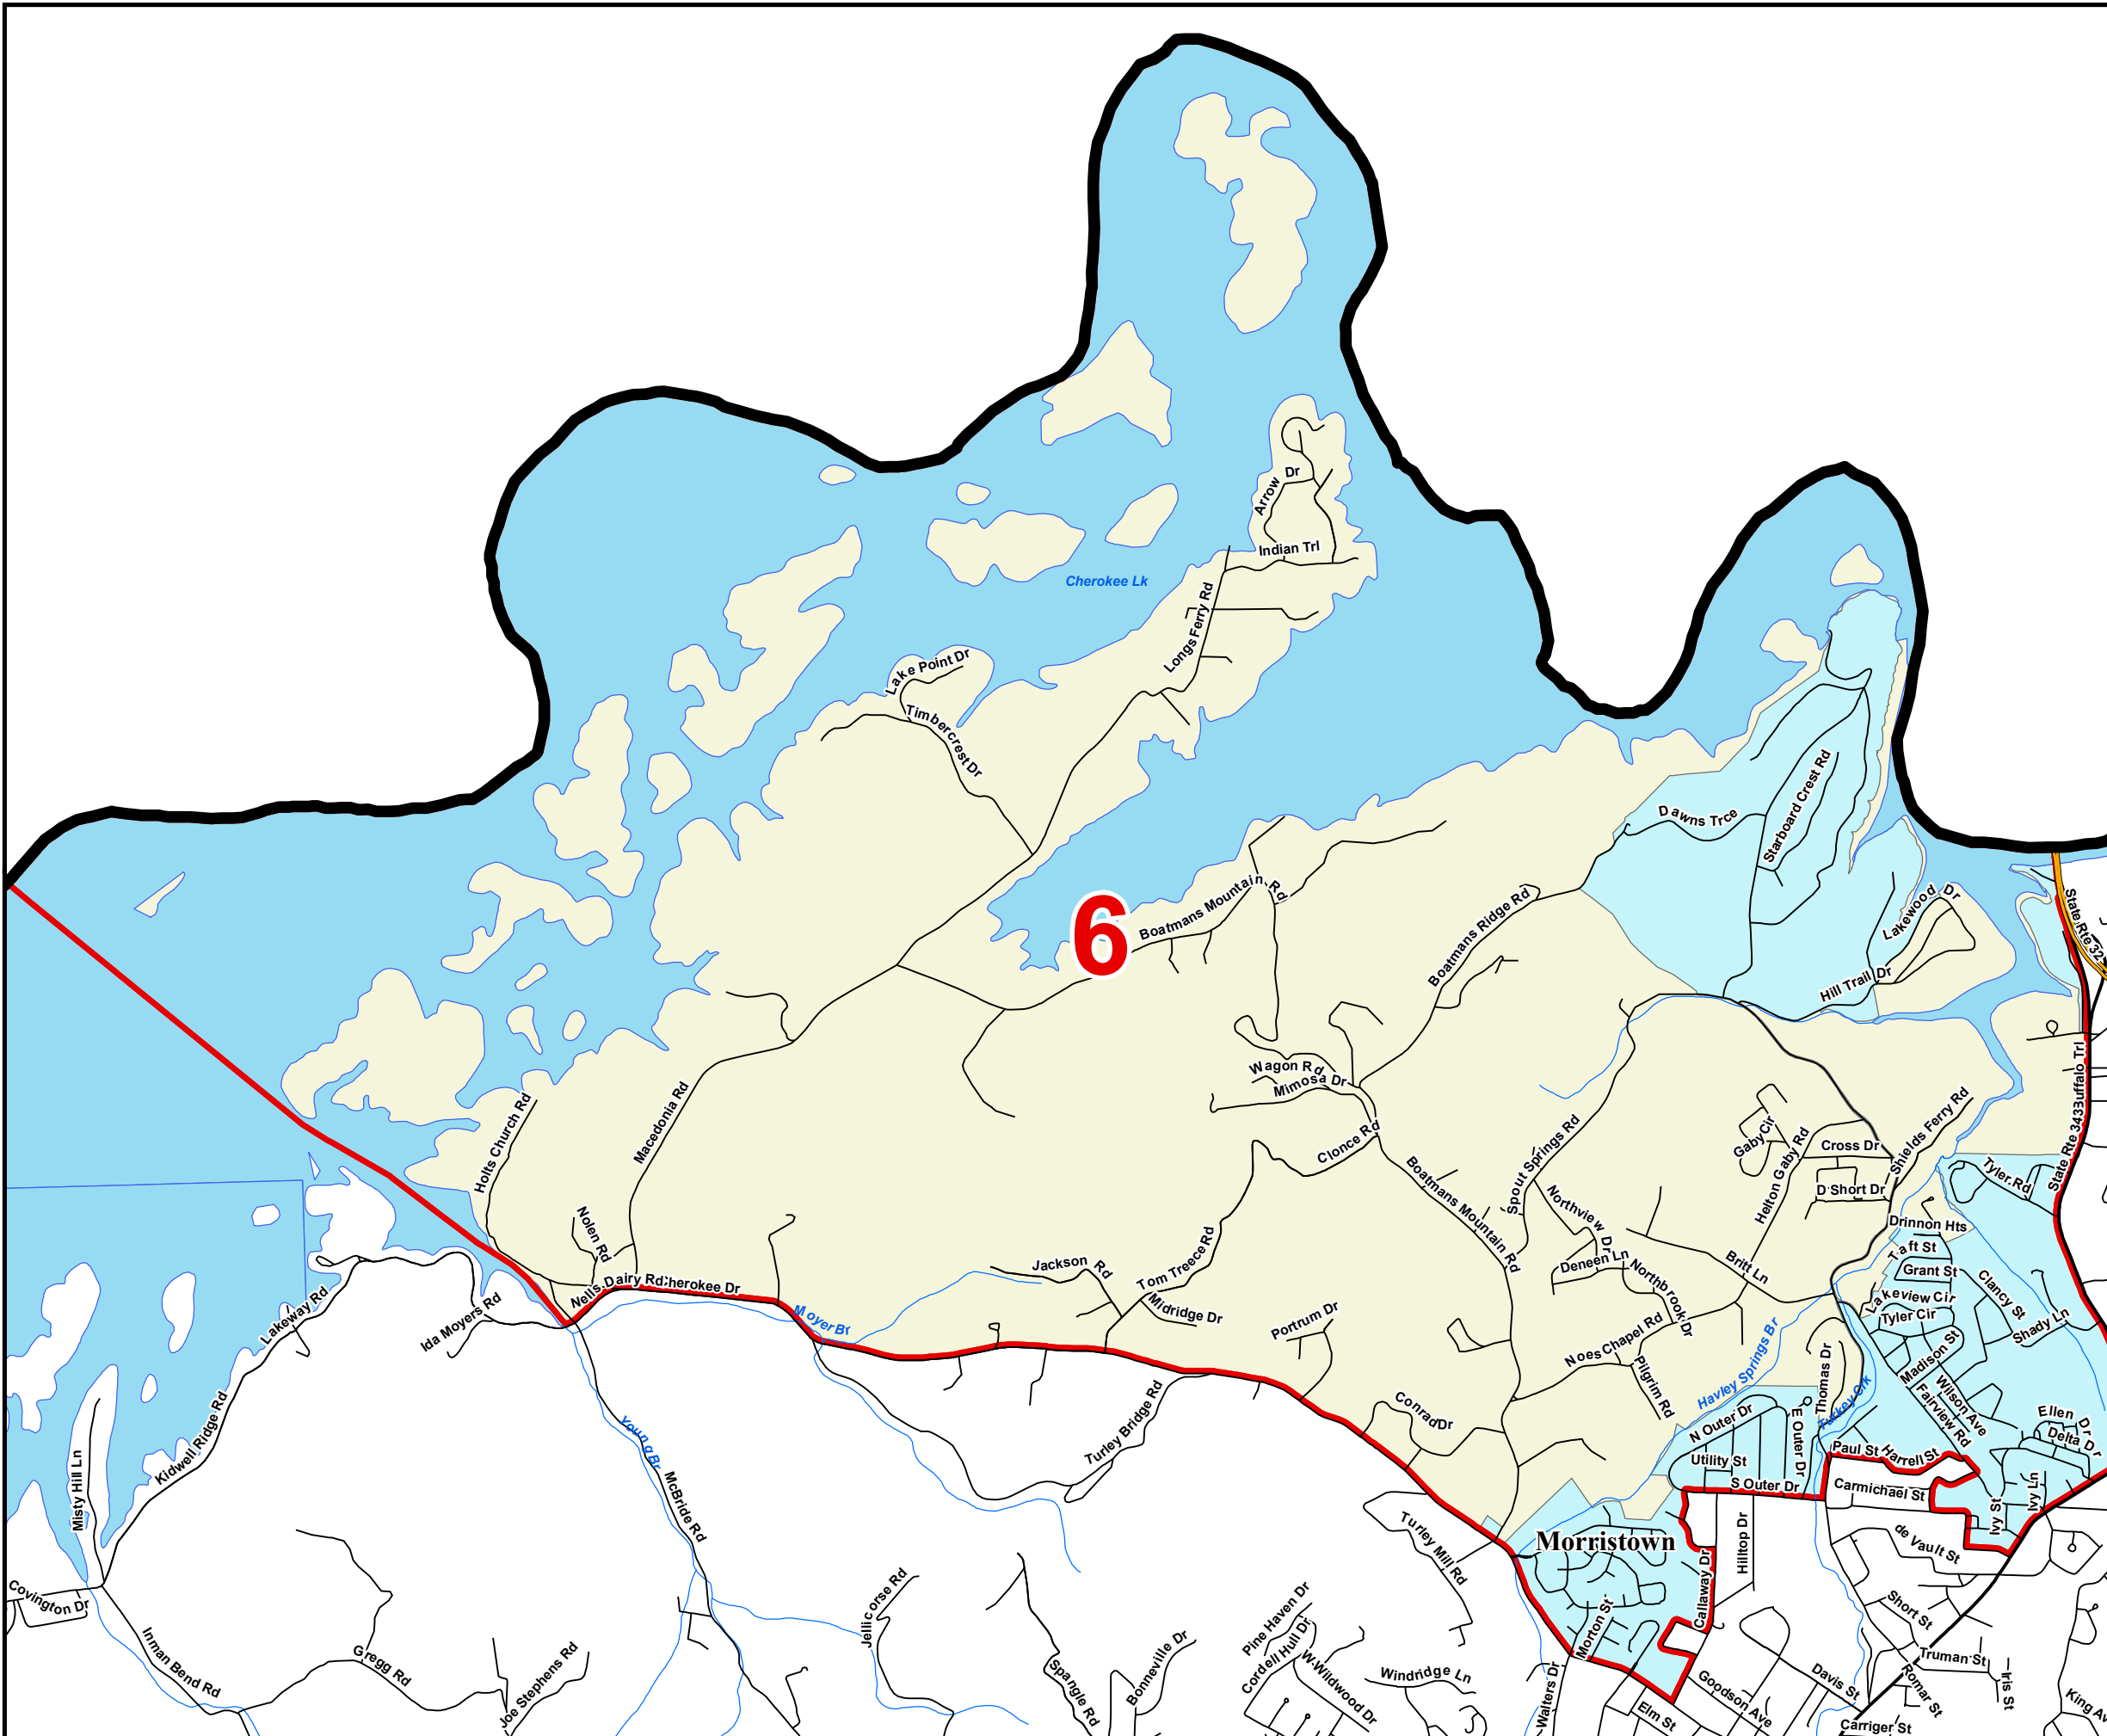

Hamblen County

County Commission District 6

# OF COMMISSIONERS	1
TOTAL POPULATION	4,629
DEVIATION	22
% DEVIATION	0.5%
WHITE POPULATION	3,264
% WHITE	70.5%
BLACK POPULATION	203
% BLACK	4.4%
OTHER POPULATION	1,162
% OTHER	25.1%
HISPANIC POPULATION	1,288
% HISPANIC	27.8%

-  County Commission District
-  Interstates
-  U.S. Highway
-  State Highway
-  Local Roads
-  Railroads
-  Powerline (Incomplete)
-  Stream
-  Lakes / Rivers
-  City, Town

Created On: 12/21/2021