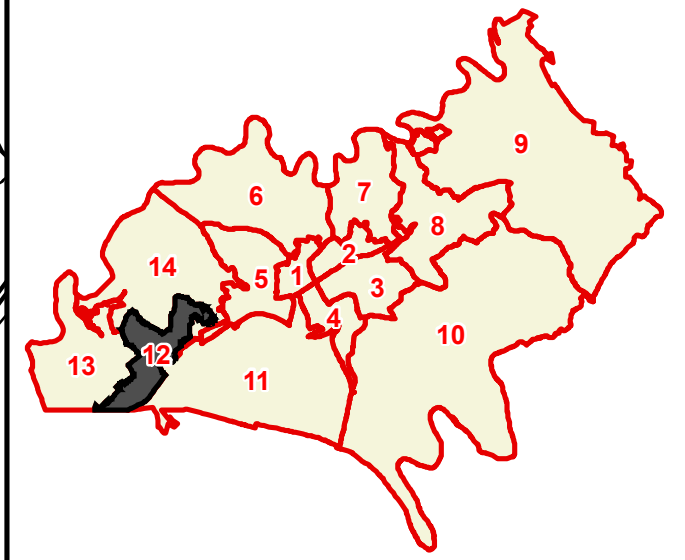

# Hamblen County

## County Commission District 12

- County Commission District
- Interstates
- U.S. Highway
- State Highway
- Local Roads
- Railroads
- Powerline
- Creeks / Stream
- Lakes / Rivers
- City, Town**
- Morristown
- White Pine
- County