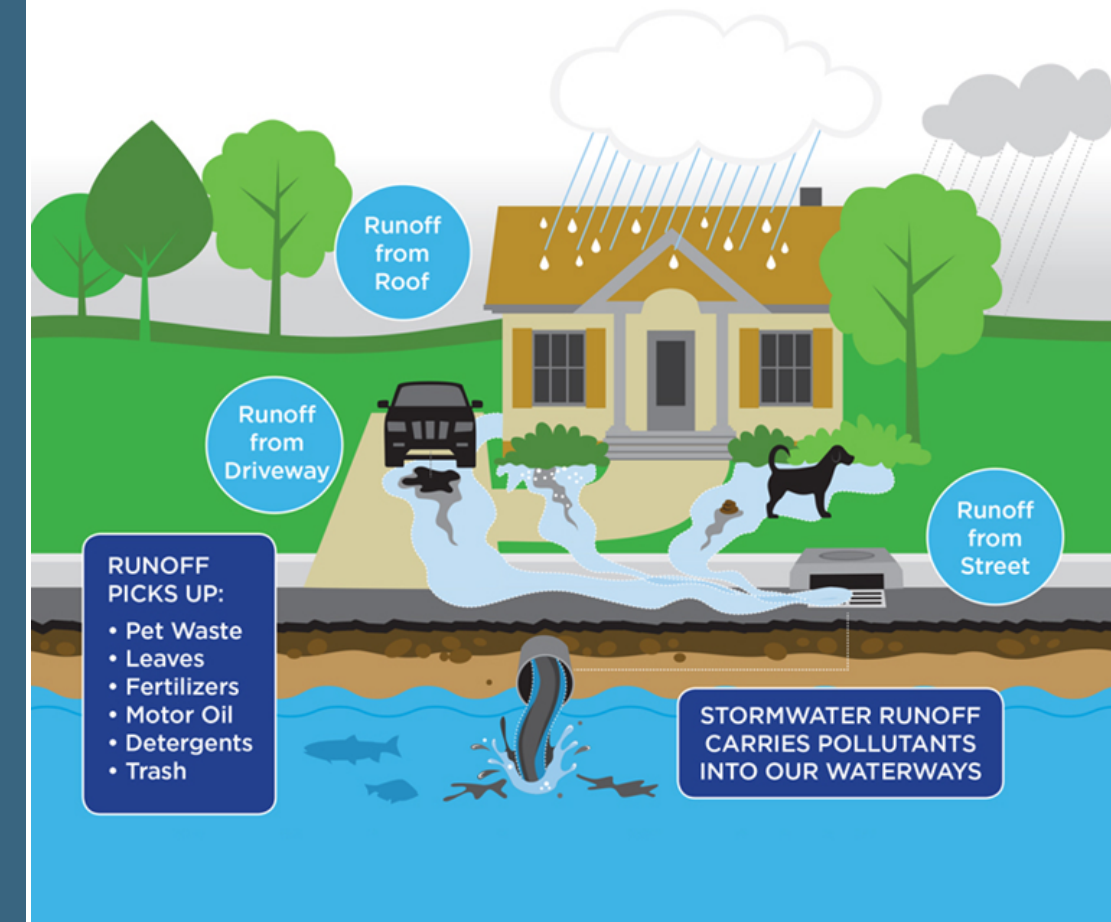

WHAT IS STORMWATER?

Stormwater is water from precipitation that travels across the ground and pavement and flows untreated directly into local creeks, streams and rivers.

WHAT DOES STORMWATER IMPACT?

Drinking Water

Recreation

Wildlife

Housing

DID YOU KNOW?

7.2 million Americans get sick every year from diseases spread through water.

WHAT CAN YOU DO?

- Wash your car at a car wash
- Compost yard waste
- Direct downspouts onto lawns; not paved surfaces
- Use rain barrels and rain gardens
- Don't let chemicals like pesticides, salt, fertilizer, motor oil, paint, etc. go down storm drains
- Have septic tank inspected and pumped regularly
- Pick up animal waste
- Plant trees

WHAT CAUSES STORMWATER RUNOFF?

Pet waste, trash, & chemicals can clutter storm drains and pollute the water supply.

Make a committment to help keep our storm drains clear of garbage, so our hard work doesn't go down the drain!