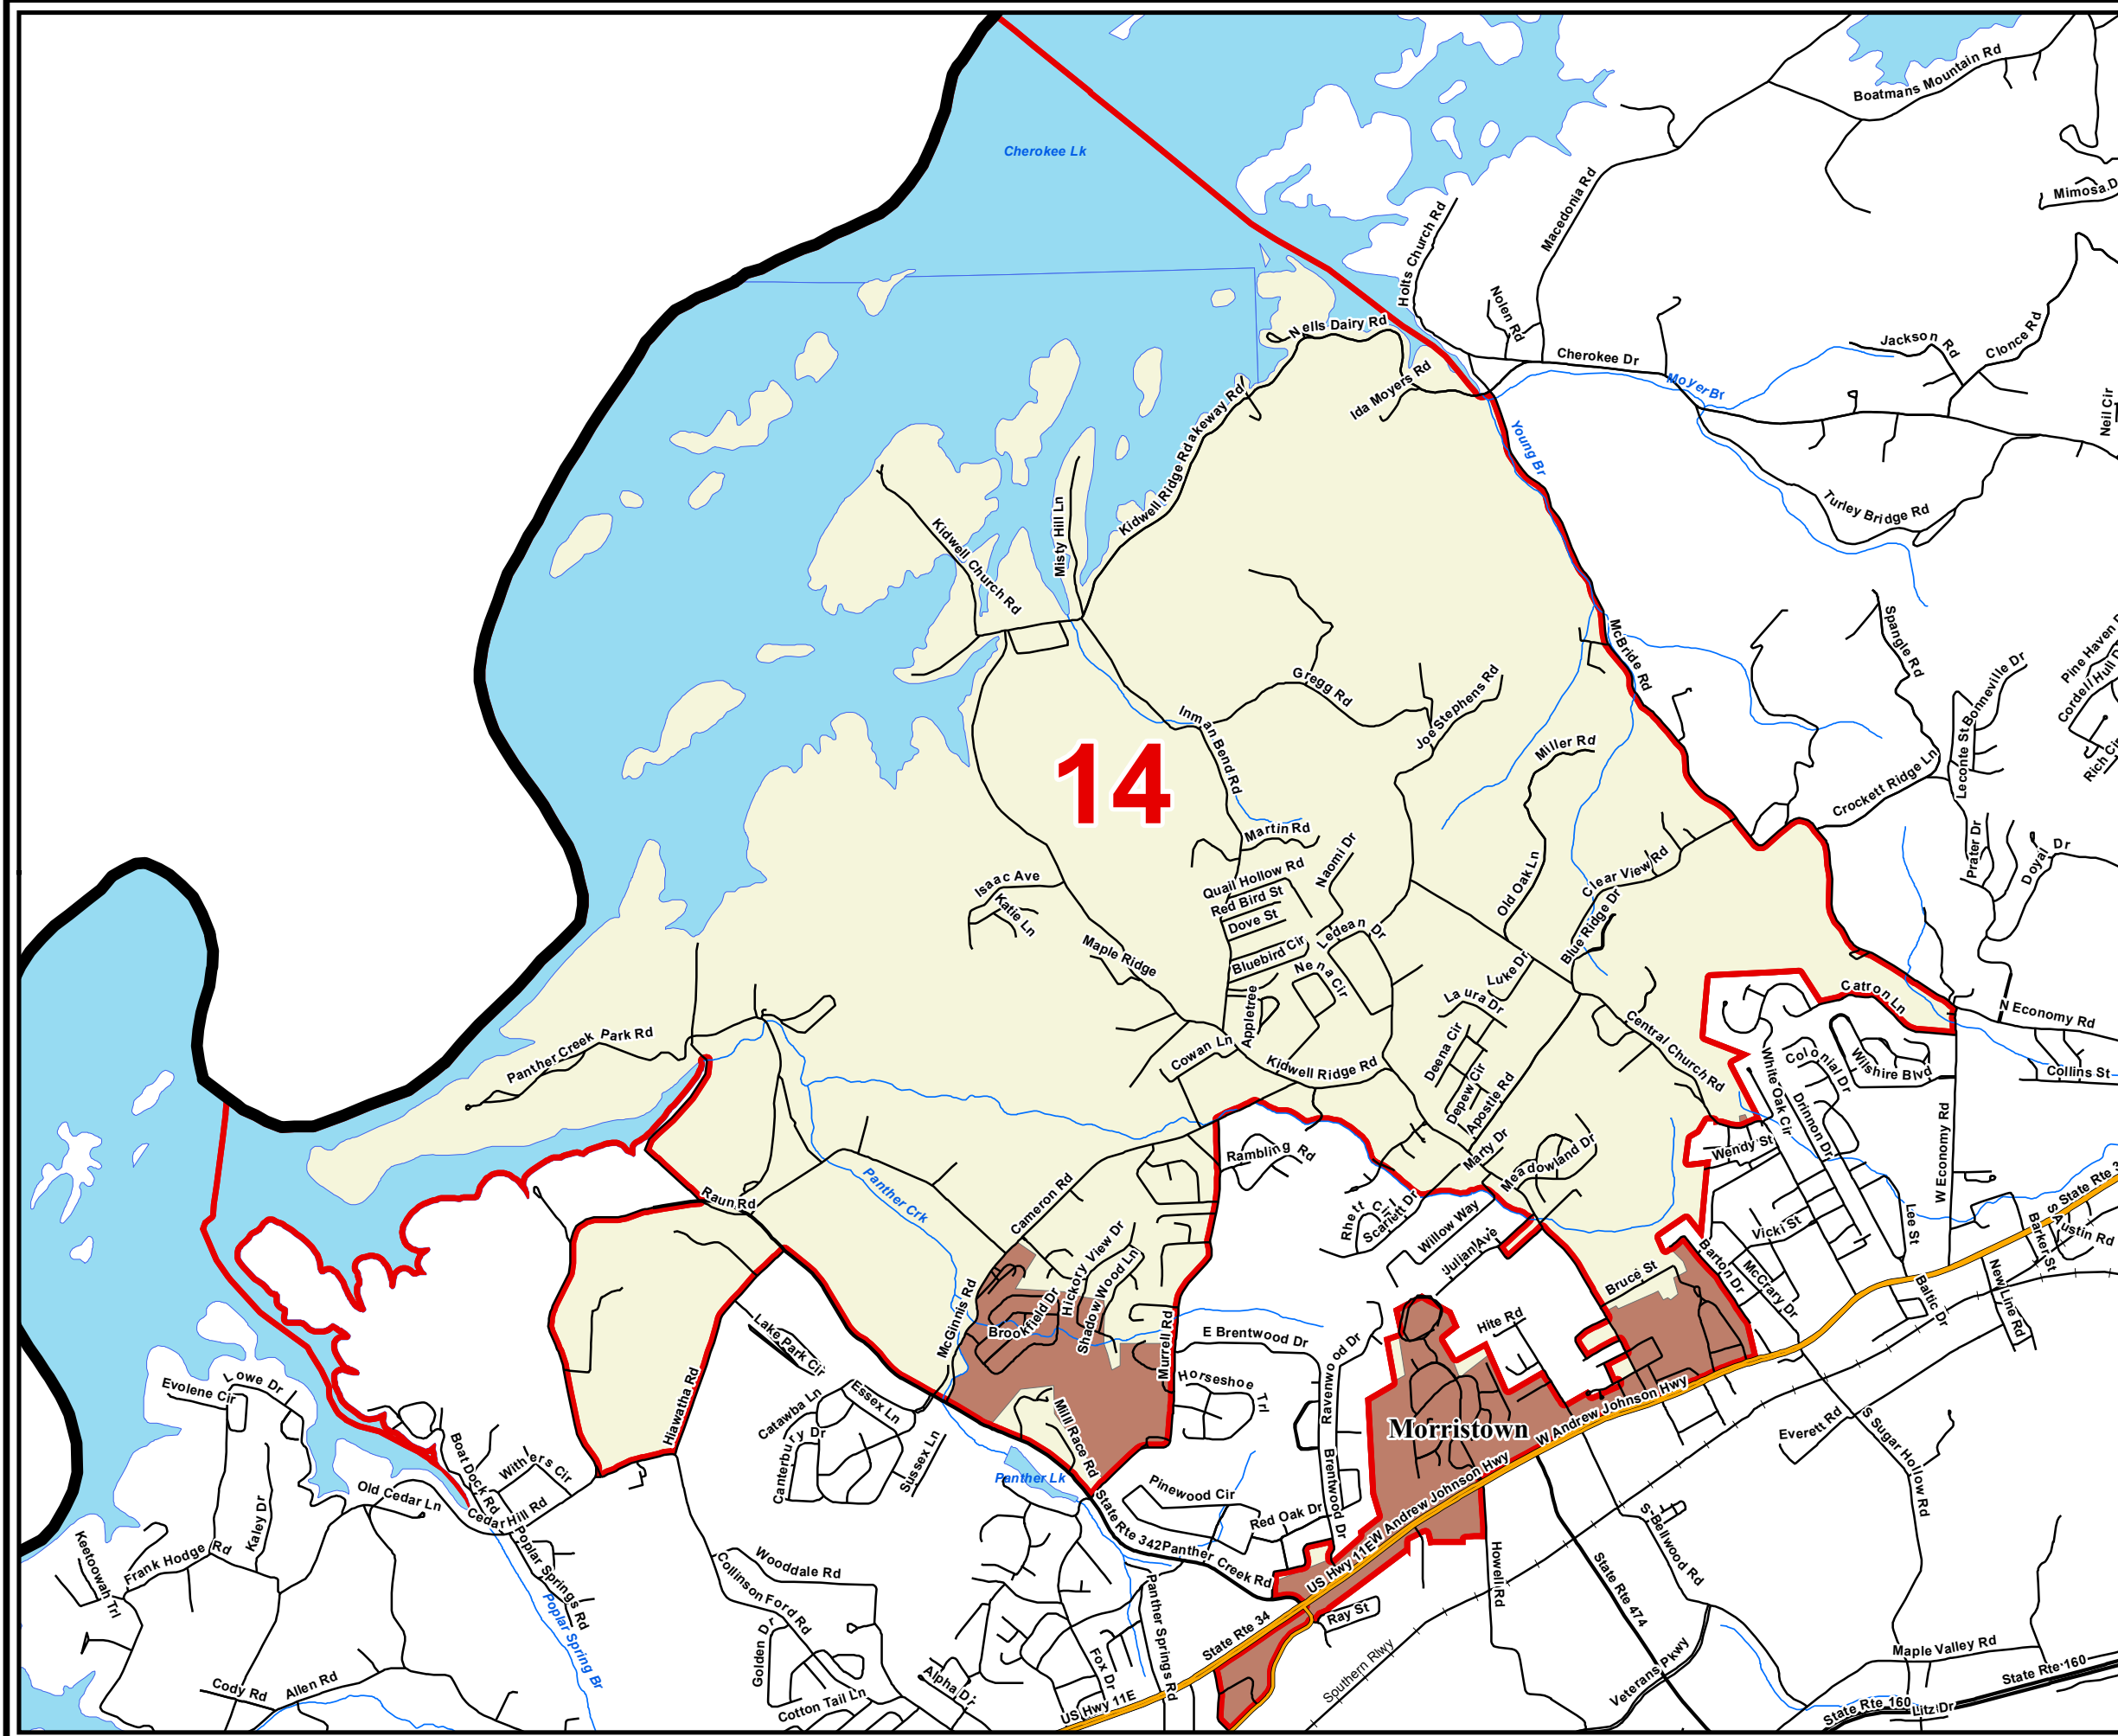

Hamblen County

County Commission District 14

- County Commission District
- Interstates
- U.S. Highway
- State Highway
- Local Roads
- Railroads
- Powerline
- Creeks / Stream
- Lakes / Rivers
- City, Town**
- Morristown
- White Pine
- County