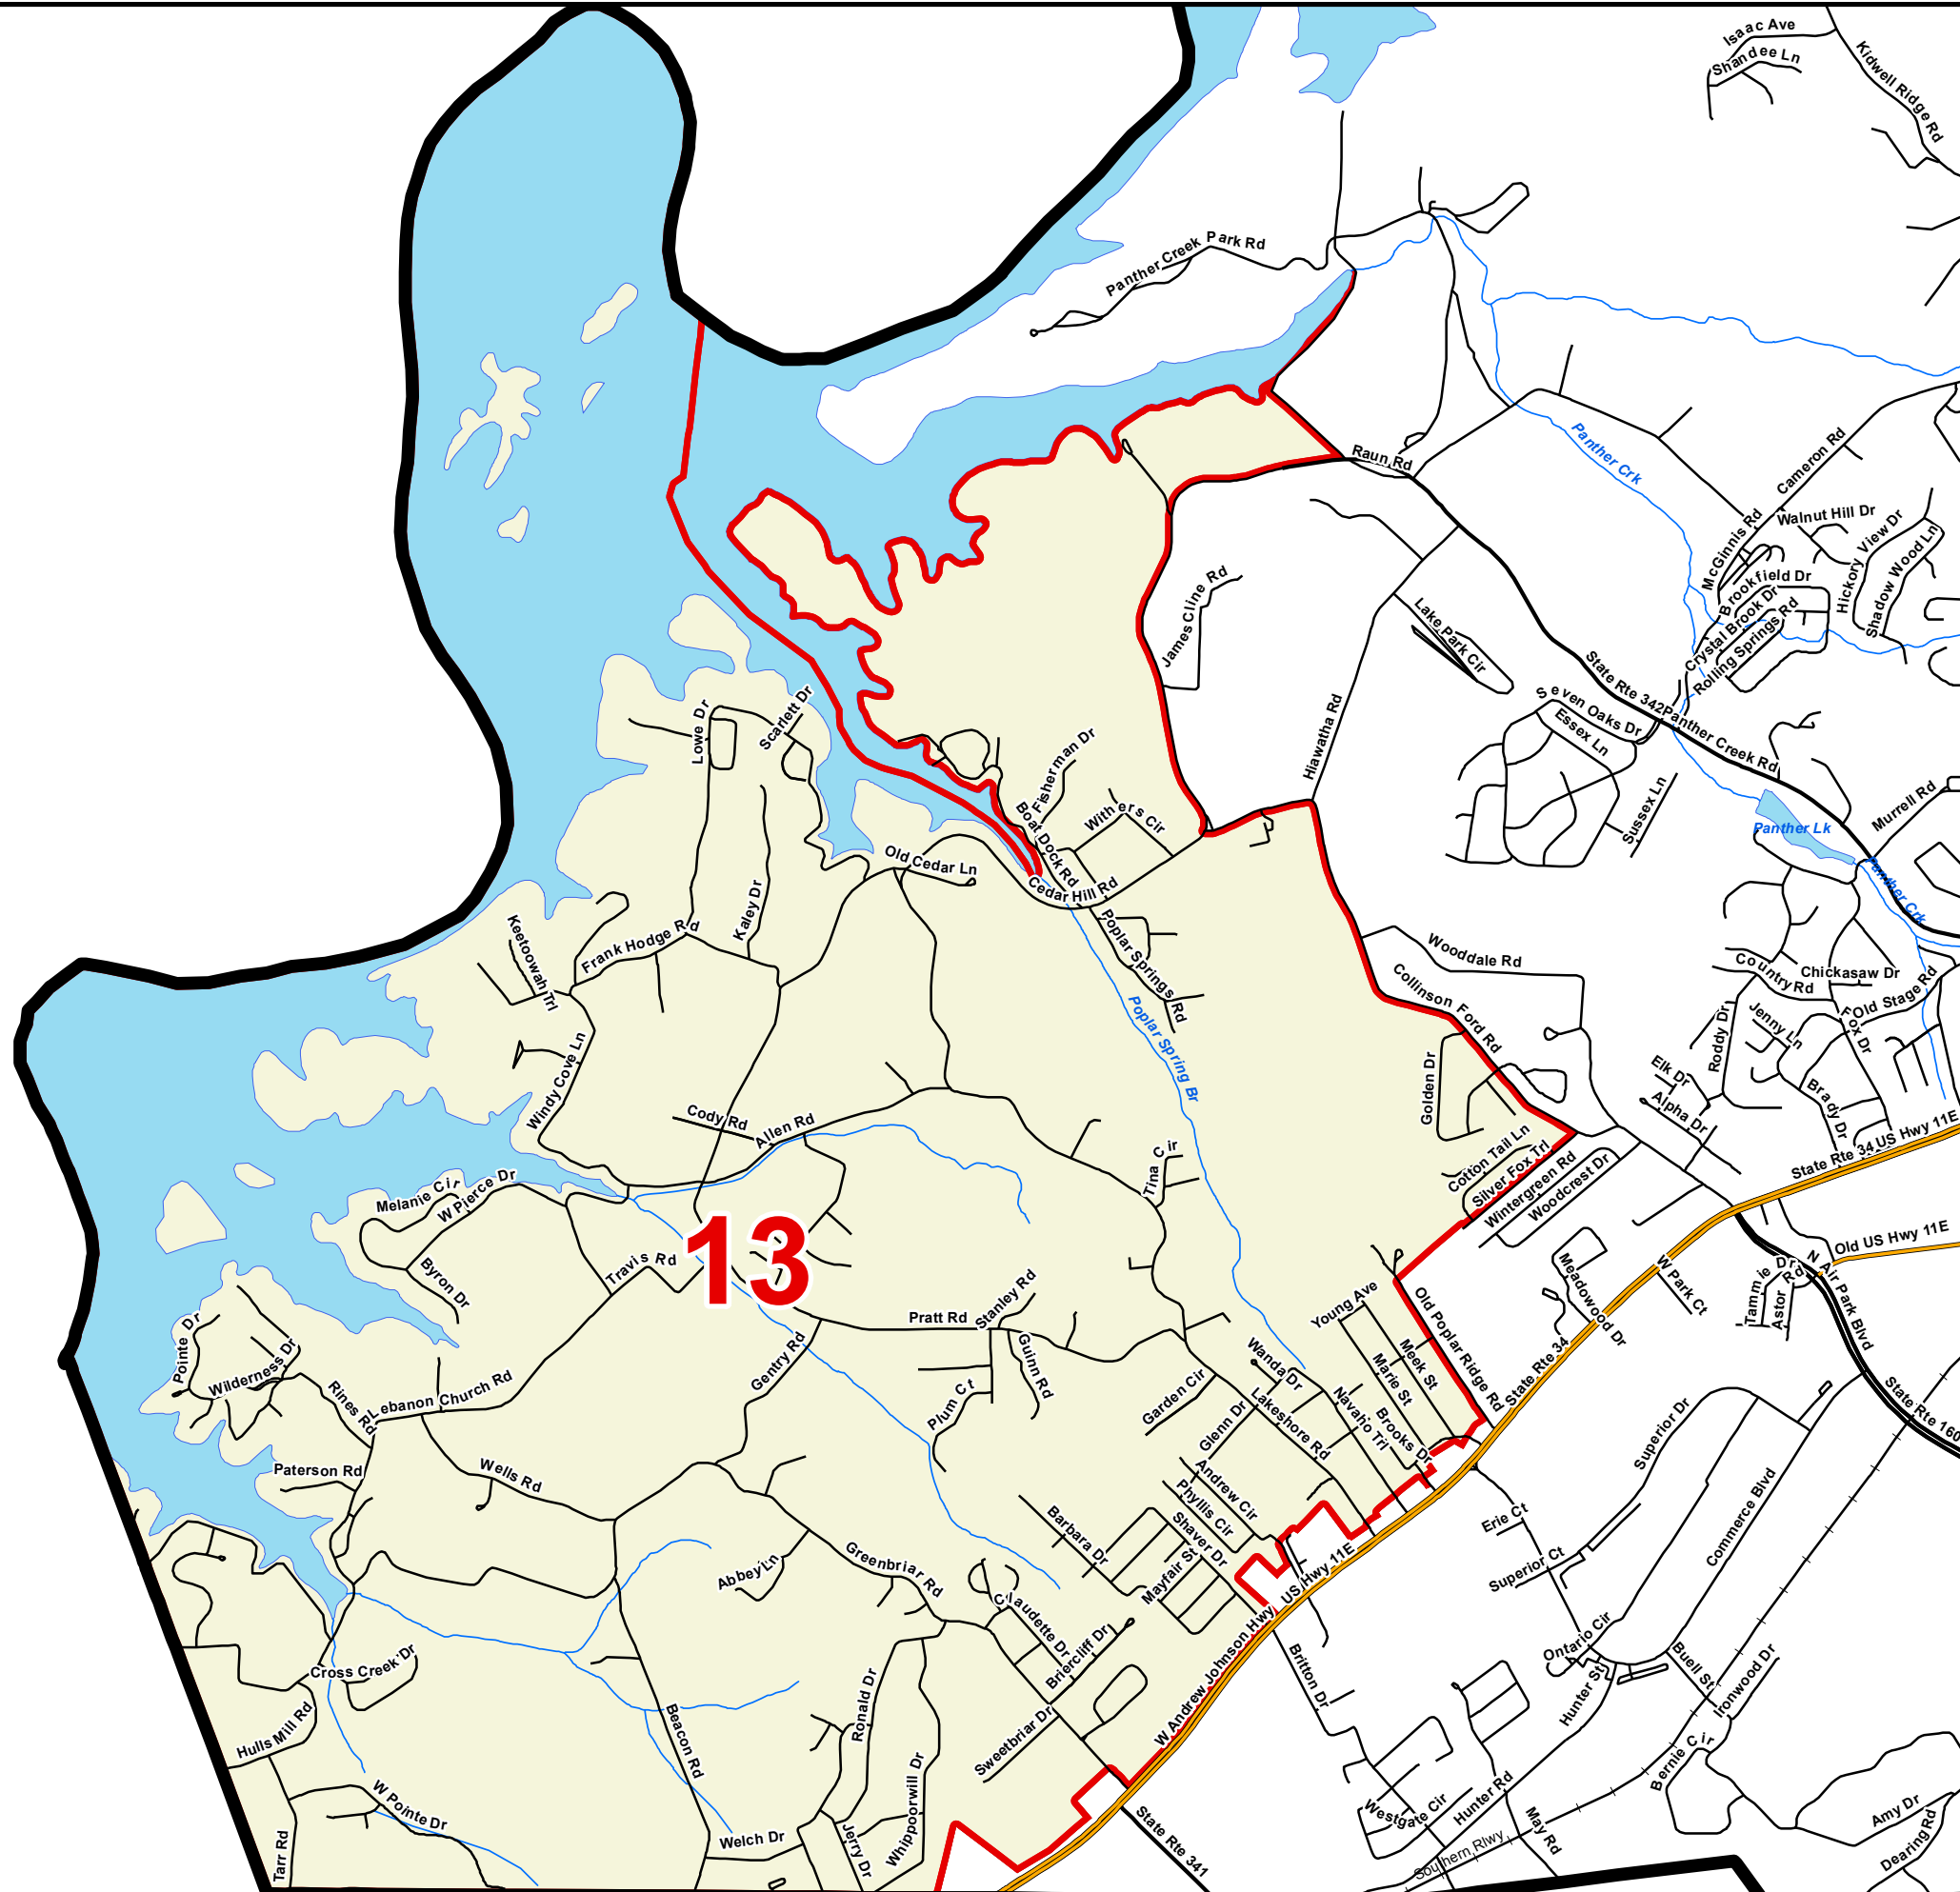

Hamblen County

County Commission District 13

- County Commission District
- Interstates
- U.S. Highway
- State Highway
- Local Roads
- Railroads
- Powerline
- Creeks / Stream
- Lakes / Rivers
- City, Town**
- Morristown
- White Pine
- County