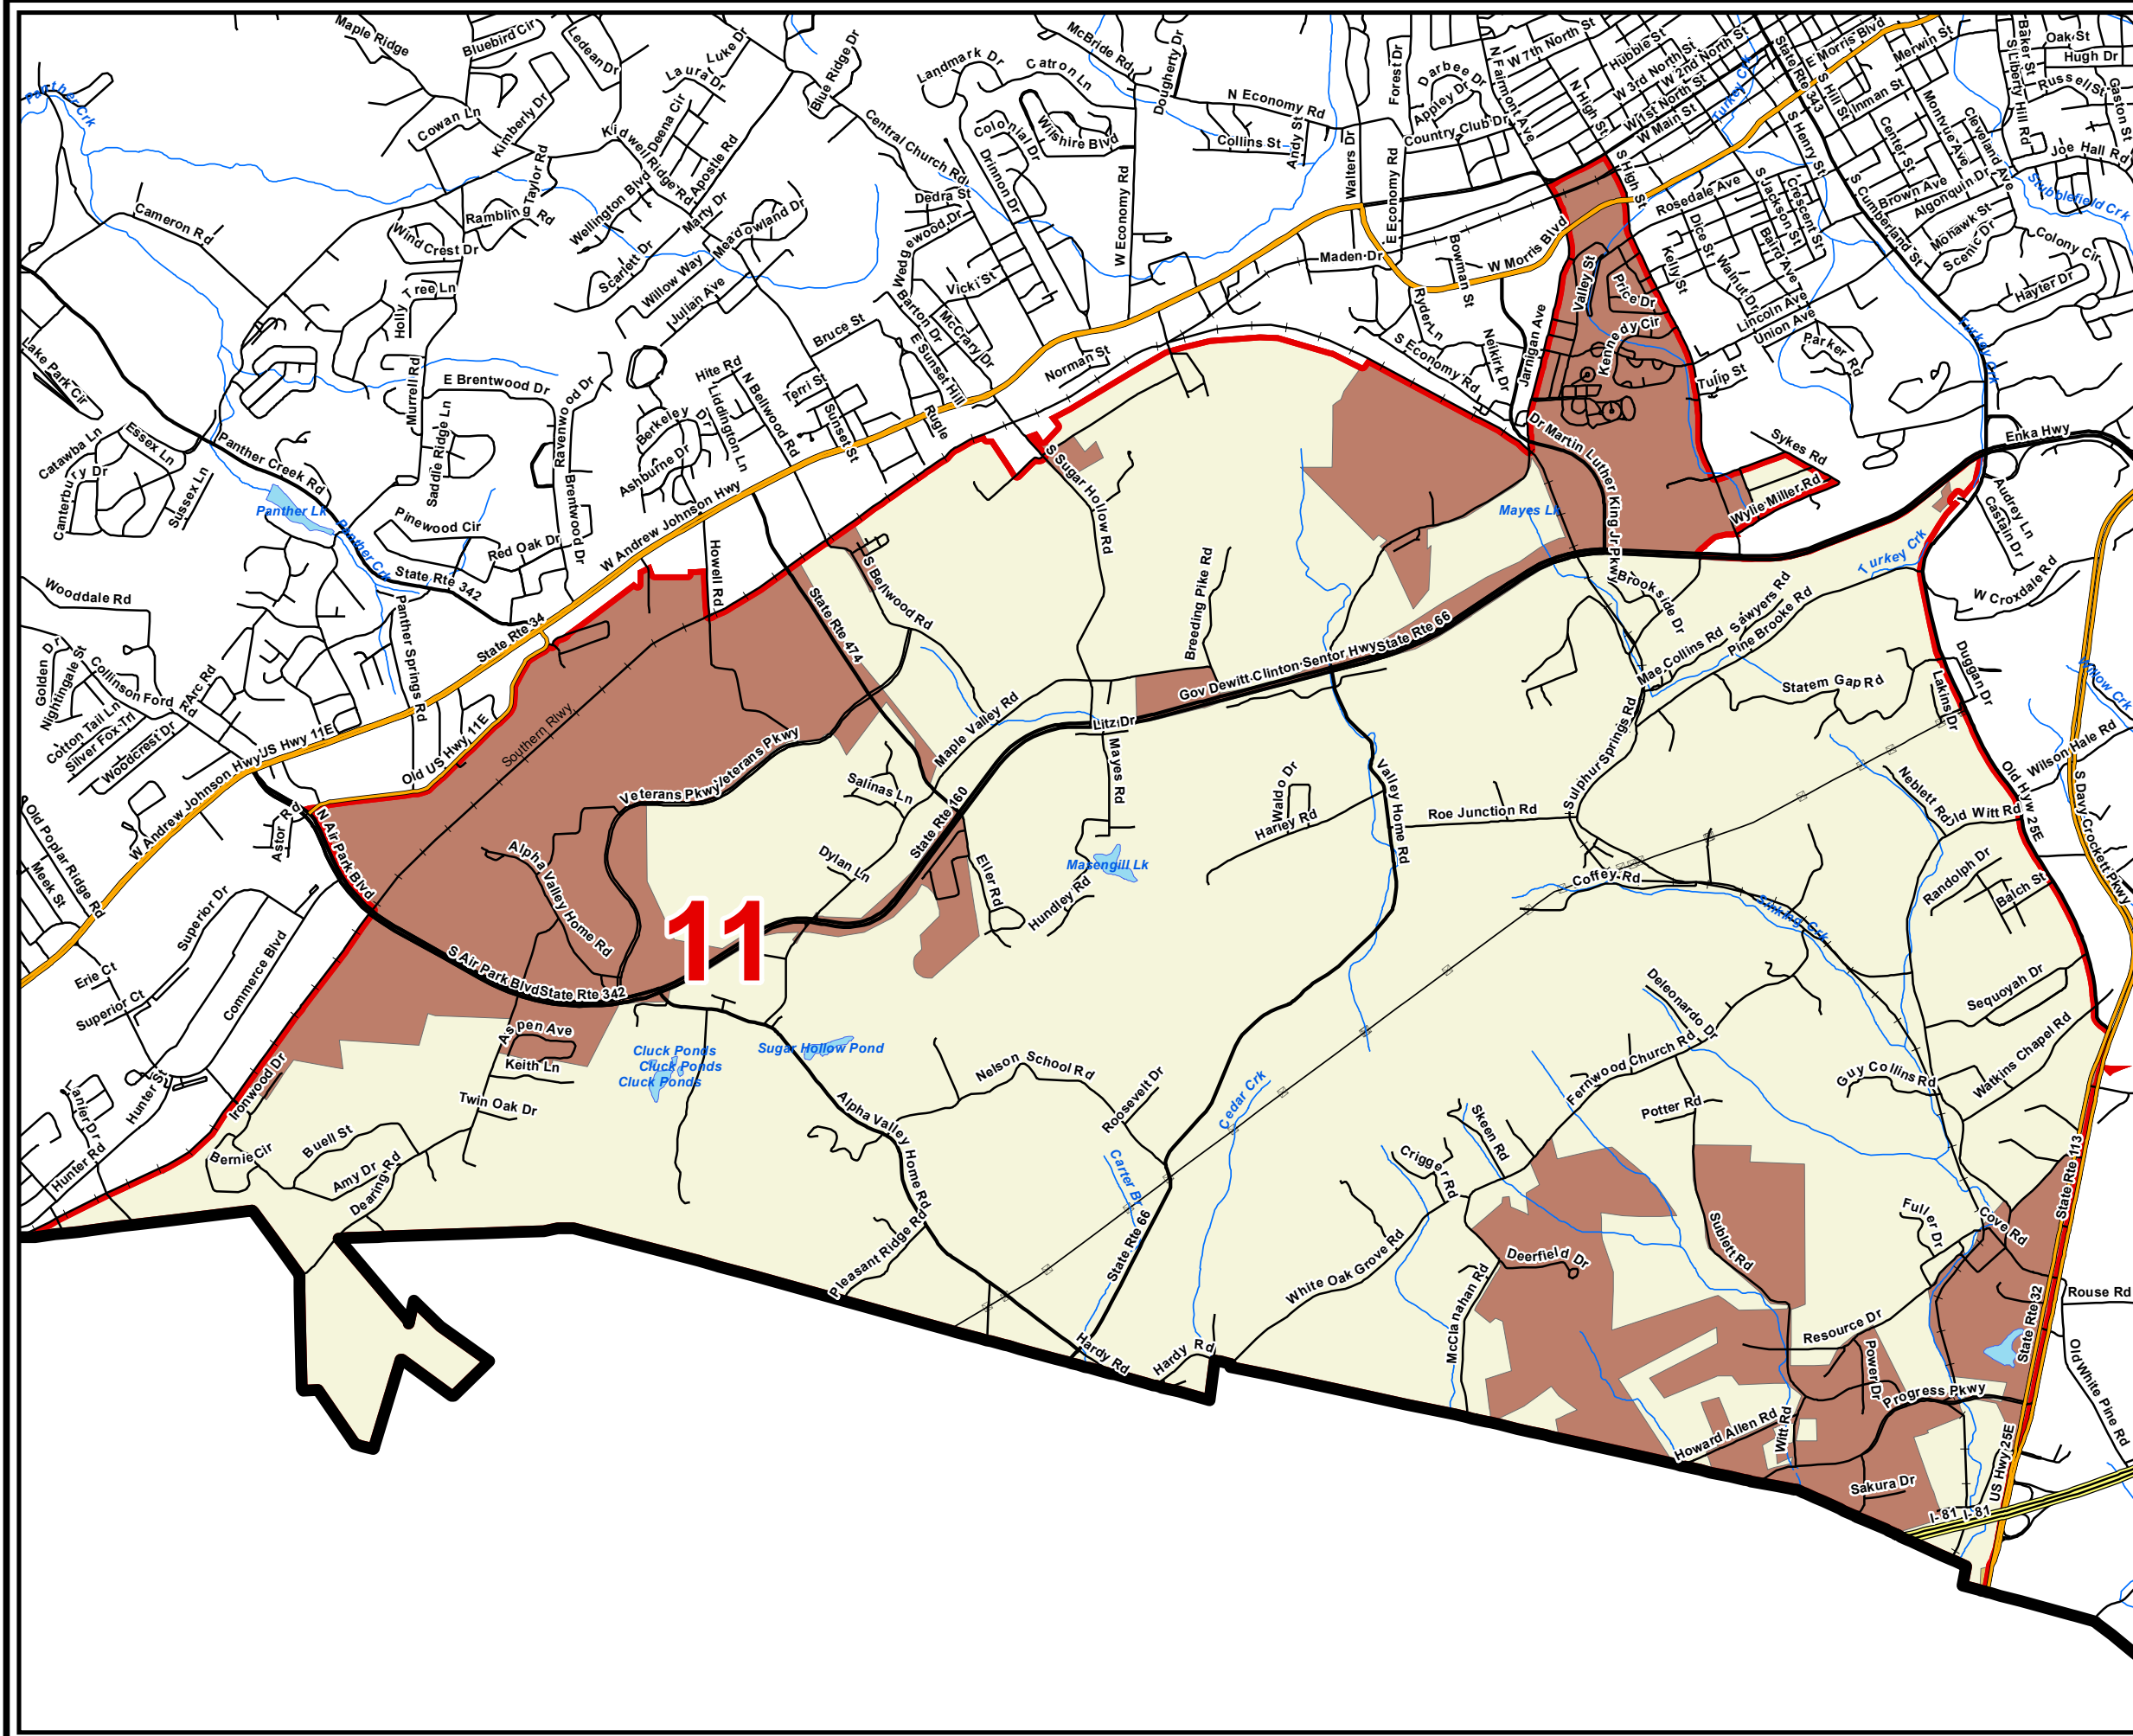

Hamblen County

County Commission District 11

- County Commission District
- Interstates
- U.S. Highway
- State Highway
- Local Roads
- Railroads
- Powerline
- Creeks / Stream
- Lakes / Rivers
- City, Town**
- Morristown
- White Pine
- County