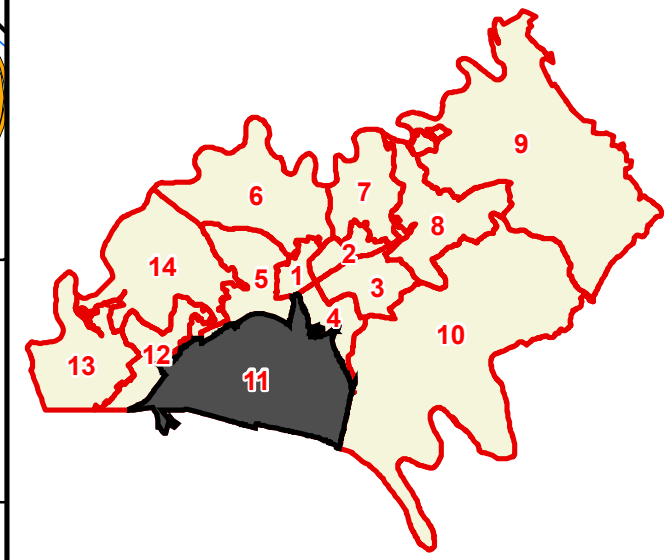

Hamblen County

County Commission District 11

- County Commission District
- Interstates
- U.S. Highway
- State Highway
- Local Roads
- Railroads
- Powerline
- Creeks / Stream
- Lakes / Rivers
- City, Town**
- Morristown
- White Pine
- County